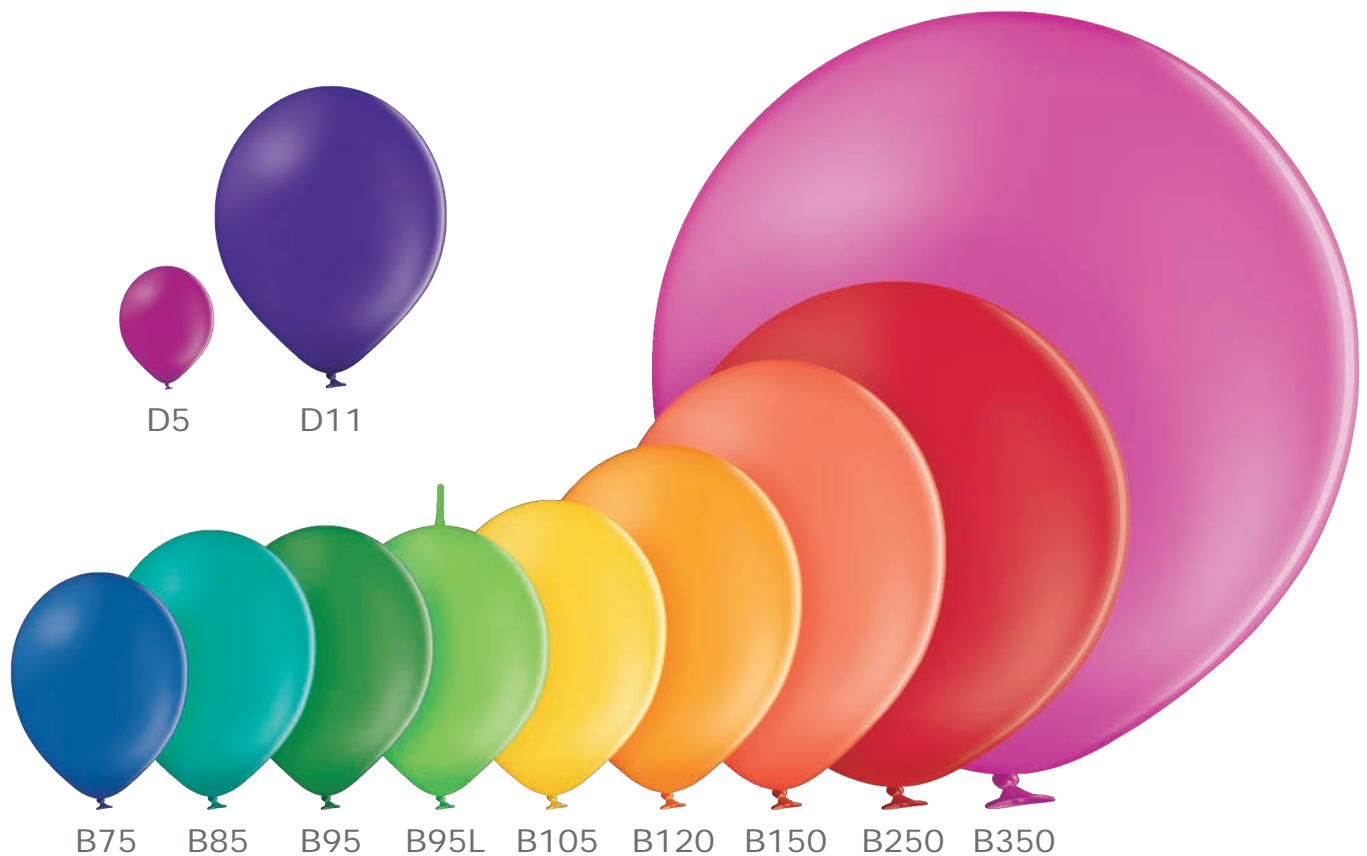

belbal[®]

**COLOUR CHART
2025**

PASTEL - STANDARD

CRYSTAL - TRANSPARENT

METALLIC

GLOSSY

BALLOON SPECIFICATIONS

Balloon size	Diameter Centimetre	Diameter Inch	Volume Litre
D5	12 cm	5"	1 L
D11	30 cm	12"	14 L
B75	23 cm	9"	7 L
B85	27 cm	10,5"	10 L
B95	28 cm	11"	12 L
B95L	28 cm	11"	12 L
B105	30 cm	12"	15 L
B120*	35 cm	14"	24 L
B150	43 cm	17"	36 L
B250	60 cm	24"	114 L
B350	90 cm	36"	380 L

* Non-standard size - subject to special conditions.

Metallic balloons are slightly smaller due to their latex composition.

The D11 and B105 balloons are the same size, but the D11 has a longer neck and a rounder shape than the B105. The specifications of Belbal balloons are measured in lab conditions and can differ as environmental conditions change.

Balloon colours in this document reflect the true colours of inflated balloons as close as possible.

Real balloon colours may differ